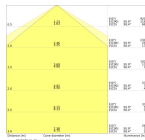

Specifications Ledvance Dulux-D LED  
7W - 830 Warm White | 4-Pin -  
Replaces 18W

[View Product](#)

## Dimensions

Length (mm) 142.8

Diameter (mm) 33