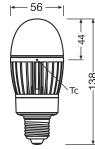

**Specifications Ledvance LED Bulb HQL LED P E27 14.5W 2000lm - 840 Cool White | Replaces 50W**

[View Product](#)

## Technical Information

Technology	LED
Product Type Category	E27 LED
Voltage (V)	220-240
Dimmable	Not Dimmable
Cap / Base	E27 (Edison screw)
Colour Code	840 Cool White
Colour temperature (Kelvin)	4000 Cool White
Colour Rendering (Ra)	80-89
Colour of Light	White
Light colour options	Single Color

## Dimensions

Length (mm) 138

Diameter (mm) 55

Shape Elliptical