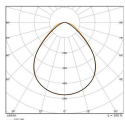

Specifications Ledvance LED Panel Eco
36W 3600lm - 830 Warm White |
60X60cm - UGR <19

[View Product](#)

General Information

SKU	251079
EAN	4099854187292
Brand	Ledvance
Manufacturer Name	PANEL ECO 600 UGR<19 600 E 36W 830 U19
Any Lamp all-in warranty	3 Years
Average Lifetime (h)	50000

Colour of the Fixture White

Housing Aluminium

Colour of material White

Dimensions

LED panel size 60x60cm

Length (mm) 595

Width (mm) 595

Height (mm) 32