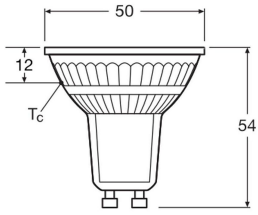

Specifications Ledvance LED Reflector GU10 PAR16 8W 750lm 36d - 827 Extra Warm White | Replaces 100W

[View Product](#)

General Information

SKU	256875
EAN	4099854457692
Brand	Ledvance
Manufacturer Name	LED PAR16 P 8W 827 GU10
Full box quantity	1
Any Lamp all-in warranty	4 Years
Energy efficiency class	E
Average Lifetime (h)	15000

Technical Information

Technology	LED
Product Type Category	GU10 LED
Voltage (V)	220-240
Beam Angle (degree)	36
Dimmable	Not Dimmable
Cap / Base	GU10
Colour Code	827 Extra Warm White
Colour temperature (Kelvin)	2700 Extra Warm White
Colour Rendering (Ra)	80-89
Colour of Light	White

Light colour options Single Color

Luminous Efficacy (lm/W) 94

Power factor >0.50

Type of sensor No Sensor

Lamp Information

Bulb finish Clear

Series LED PAR16 P

Dimensions

Length (mm) 54

Diameter (mm) 50

Shape Reflector

Exact shape PAR16

Why Any-lamp?

 Order from the **largest lighting specialist** in Europe  **Customised** quotation

 Up to **7 years warranty**  **Easy** return process